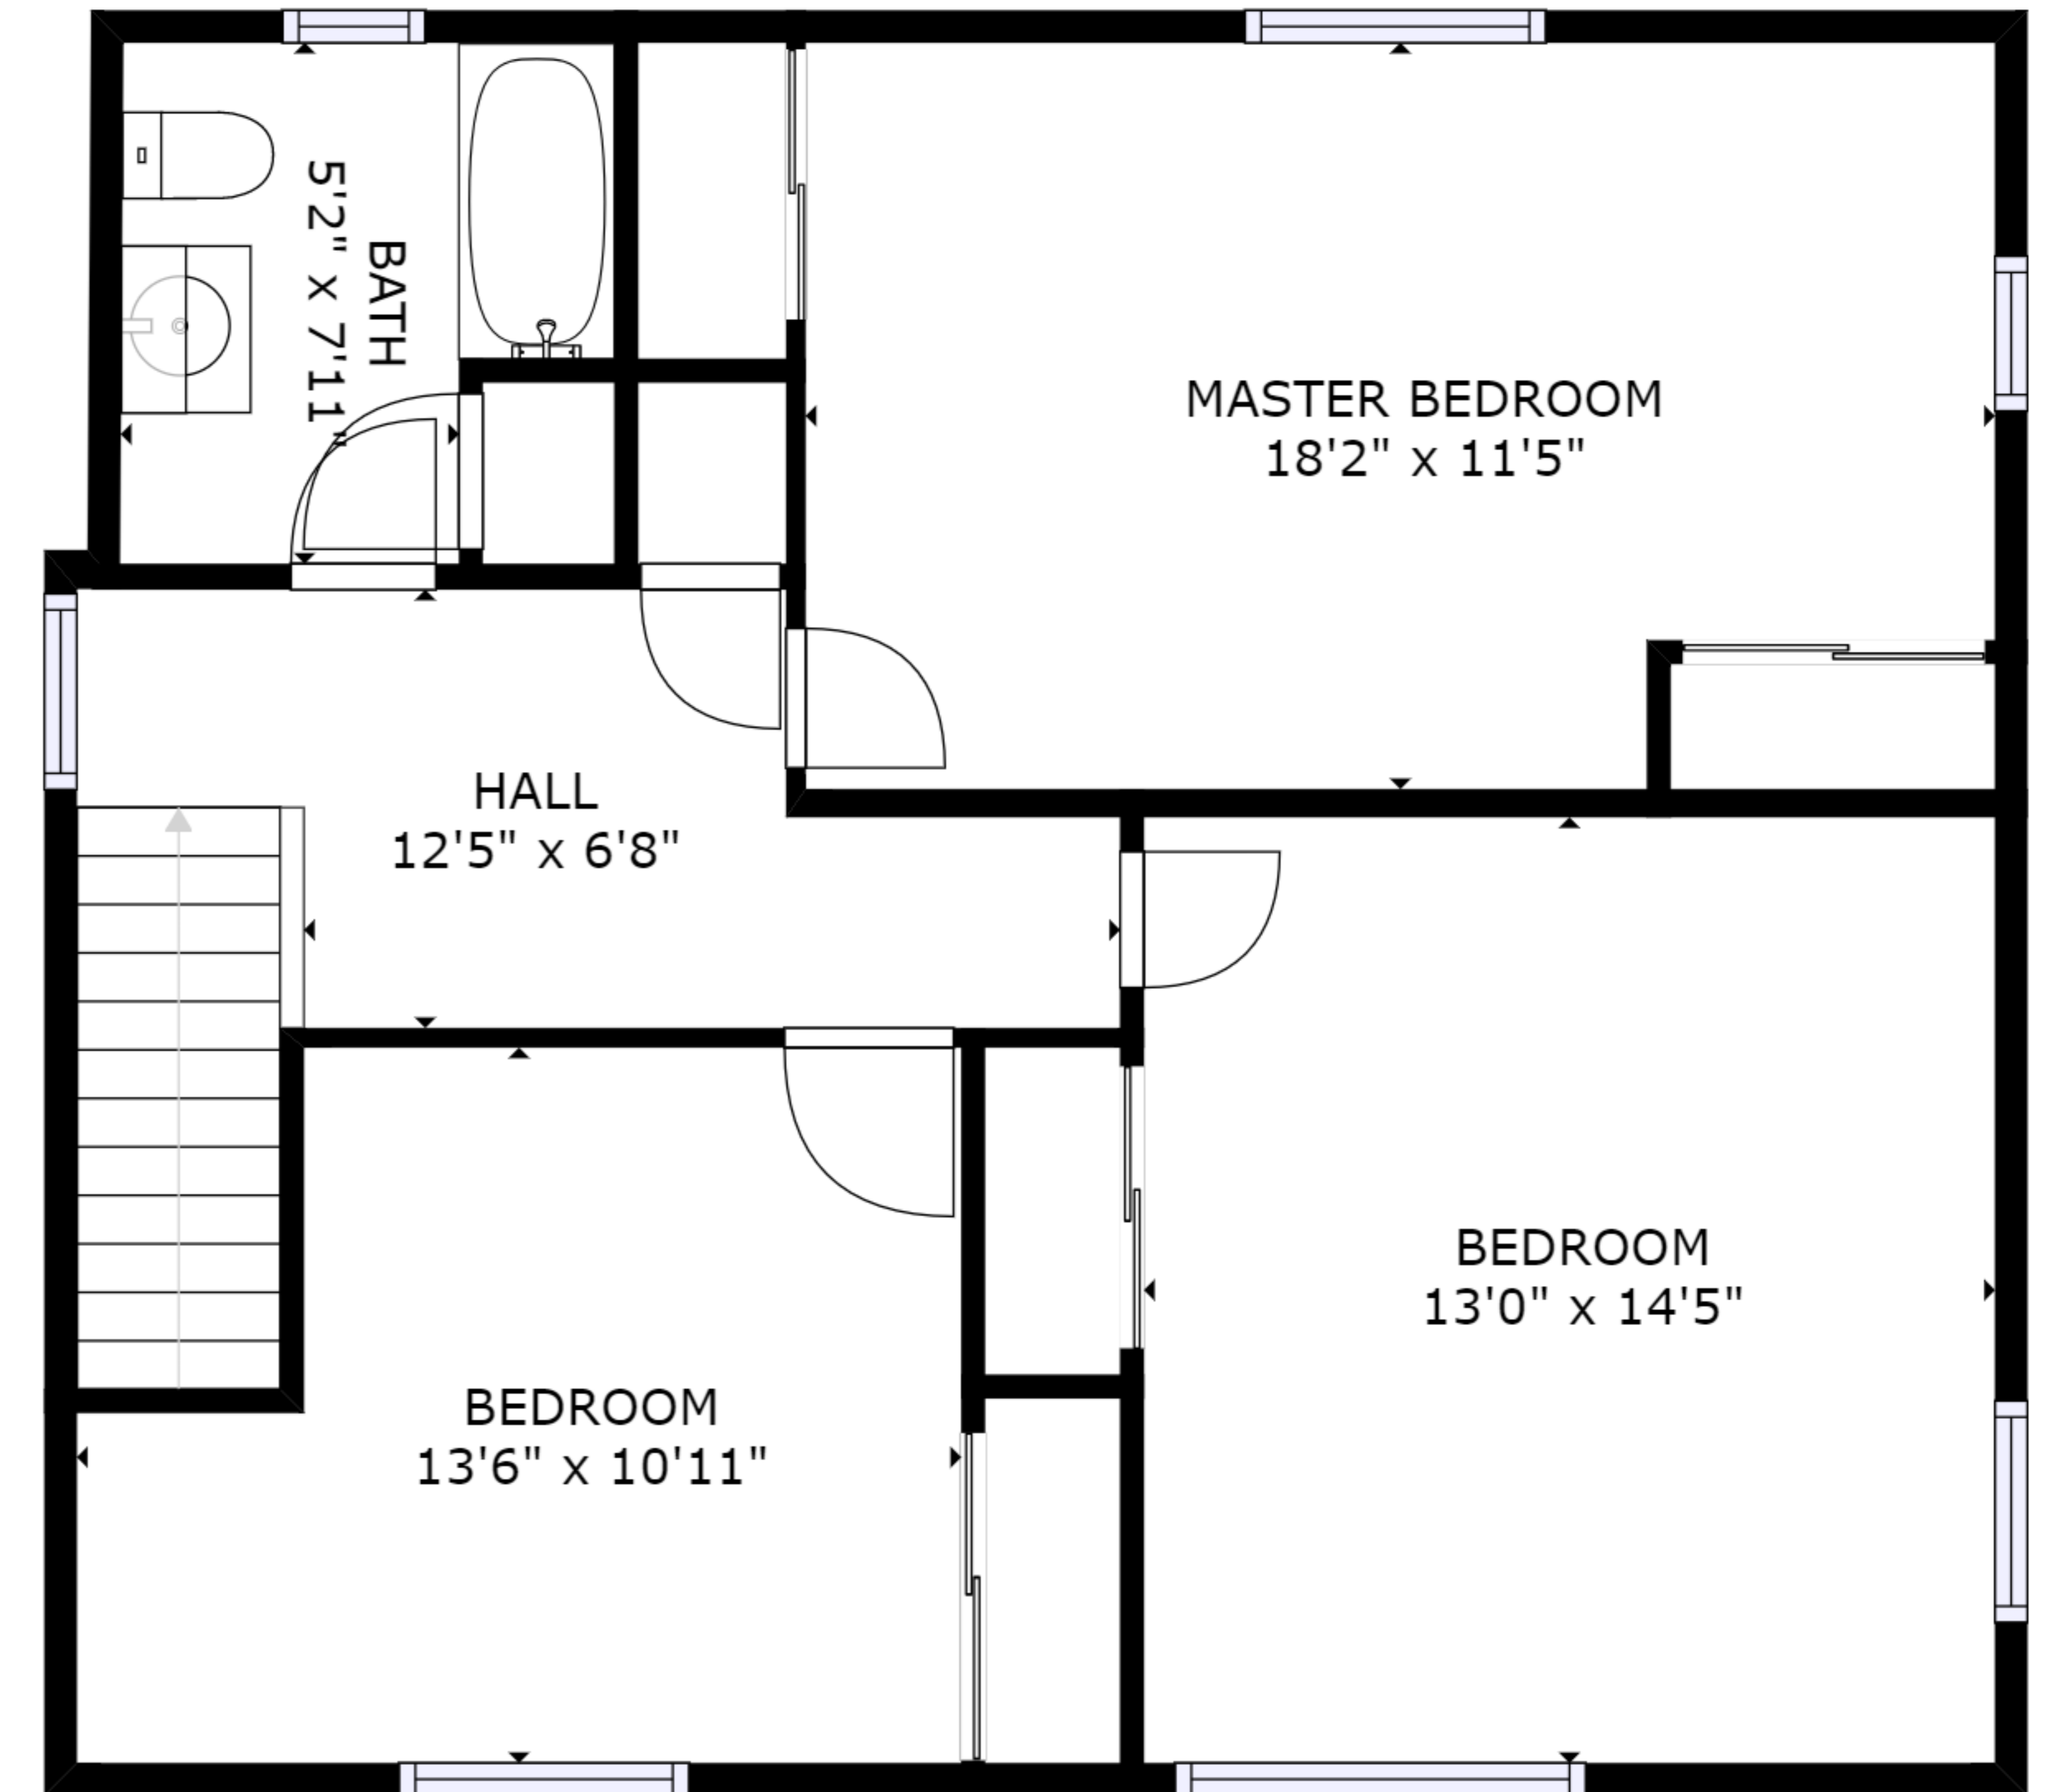

FLOOR 1

FLOOR 2

GROSS INTERNAL AREA
 FLOOR 1: 772 sq ft, FLOOR 2: 761 sq ft
 EXCLUDED AREAS: , PORCH: 128 sq ft
 TOTAL: 1533 sq ft
 SIZES AND DIMENSIONS ARE APPROXIMATE, ACTUAL MAY VARY.